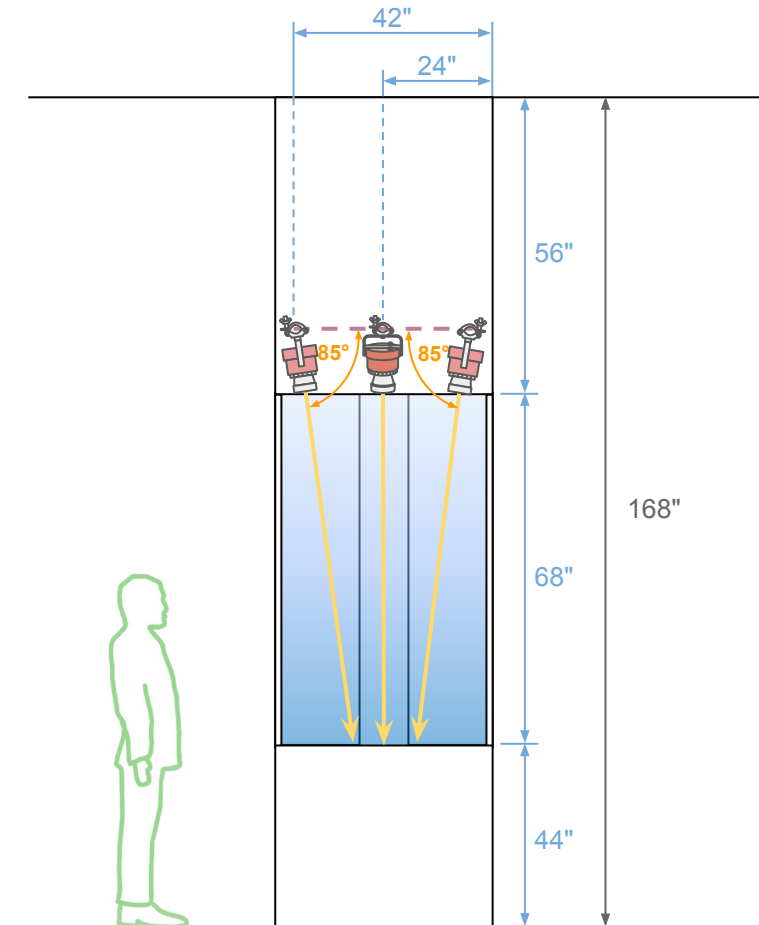

Brooklyn Event Space

Brooklyn Event Space [Result]

Tank Dim. - 48" L x 48" W x 68" H

Brooklyn Event Space Lighting Layout, Top View

Total Fixture-  W500S (8x)

Brooklyn Event Space Light Angle, Side View

Total Fixture-  W500S (8x)

Brooklyn Event Space BOM

Part No.	Description	QTY
KSW500S-AMZ-BK-CLP-PSX-US	W500S AMZ, 175W, 15D, Black, Clamp, DMX Control	8