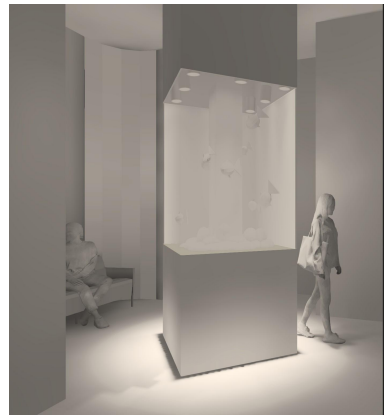

Brooklyn Event Space

Brooklyn Event Space [Result]

Tank Dim. - 48" L x 48" W x 68" H

Brooklyn Event Space Lighting Layout, Top View

Total Fixture-  W500S (8x)

Brooklyn Event Space Light Angle, Side View

Total Fixture-  W500S (8x)

Brooklyn Event Space BOM

Part No.	Description	QTY
KSW500S-AMZ-BK-CLP-PSX-US	W500S AMZ, 175W, 15D, Black, Clamp, DMX Control	8