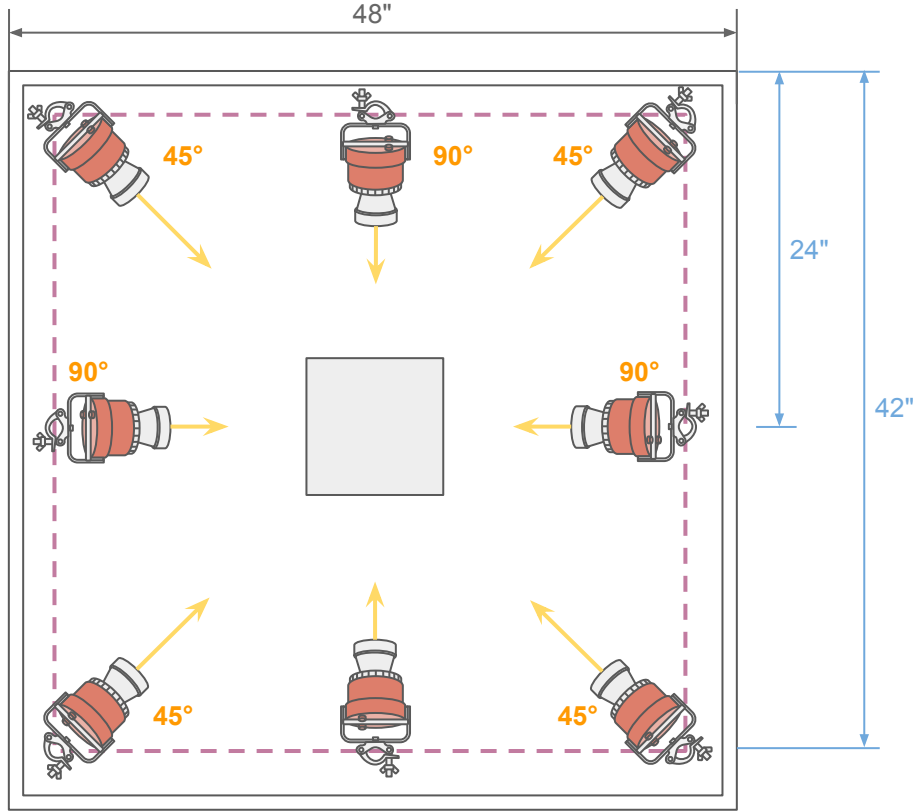

Brooklyn Event Space

Brooklyn Event Space [Result]

Tank Dim. - 48" L x 48" W x 68" H

Brooklyn Event Space Lighting Layout, Top View

Total Fixture-  W500S (8x)

Brooklyn Event Space Light Angle, Side View

Total Fixture-  W500S (8x)

Brooklyn Event Space BOM

Part No.	Description	QTY
KSW500S-AMZ-BK-CLP-PSX-US	W500S AMZ, 175W, 15D, Black, Clamp, DMX Control	8